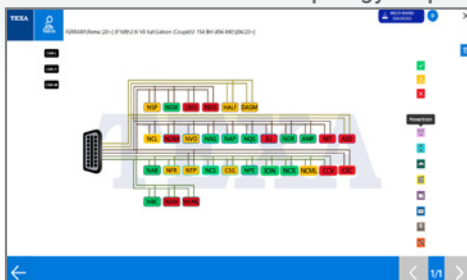

SUPERCAR

IDC6

GAS & ELECTRIC COVERAGE ADVANCED VEHICLE SYSTEM DIAGNOSTICS & SERVICE

ADVANCED COVERAGE

VISUAL SOFTWARE FEATURES & FUNCTIONALITY

Detailed Dashboard Live Data Tests

Detailed Module List / Topology Map