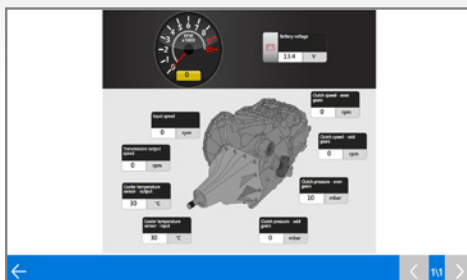

SUPERCAR

IDC6

GAS & ELECTRIC COVERAGE ADVANCED VEHICLE SYSTEM DIAGNOSTICS & SERVICE

ADVANCED COVERAGE

VISUAL SOFTWARE FEATURES & FUNCTIONALITY

Detailed Dashboard Live Data Tests

Detailed Module List / Topology Map